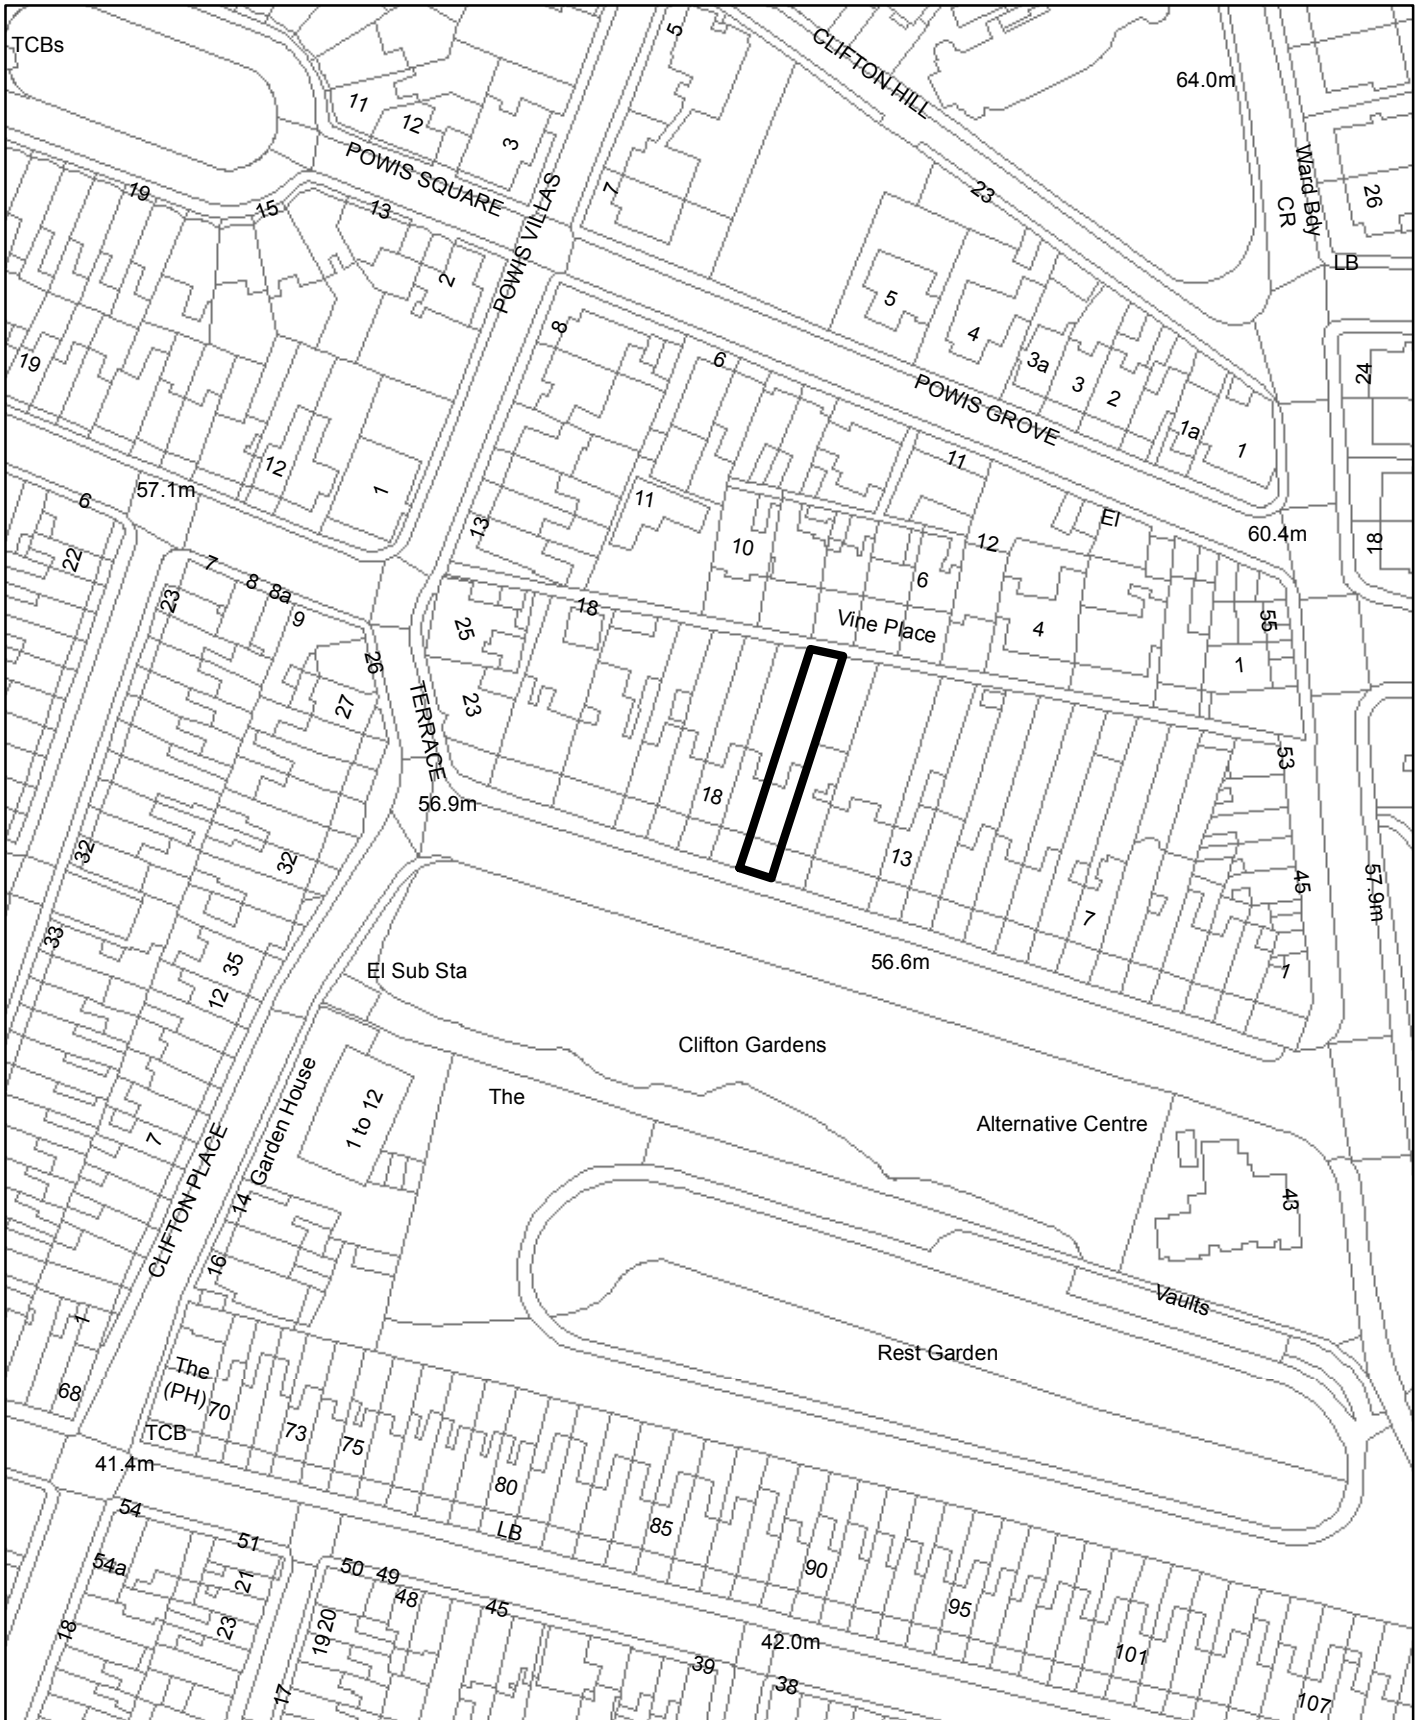

# BH2016/06433 16 Clifton Terrace, Brighton

**Brighton & Hove  
City Council**

**Scale: 1:1,250**